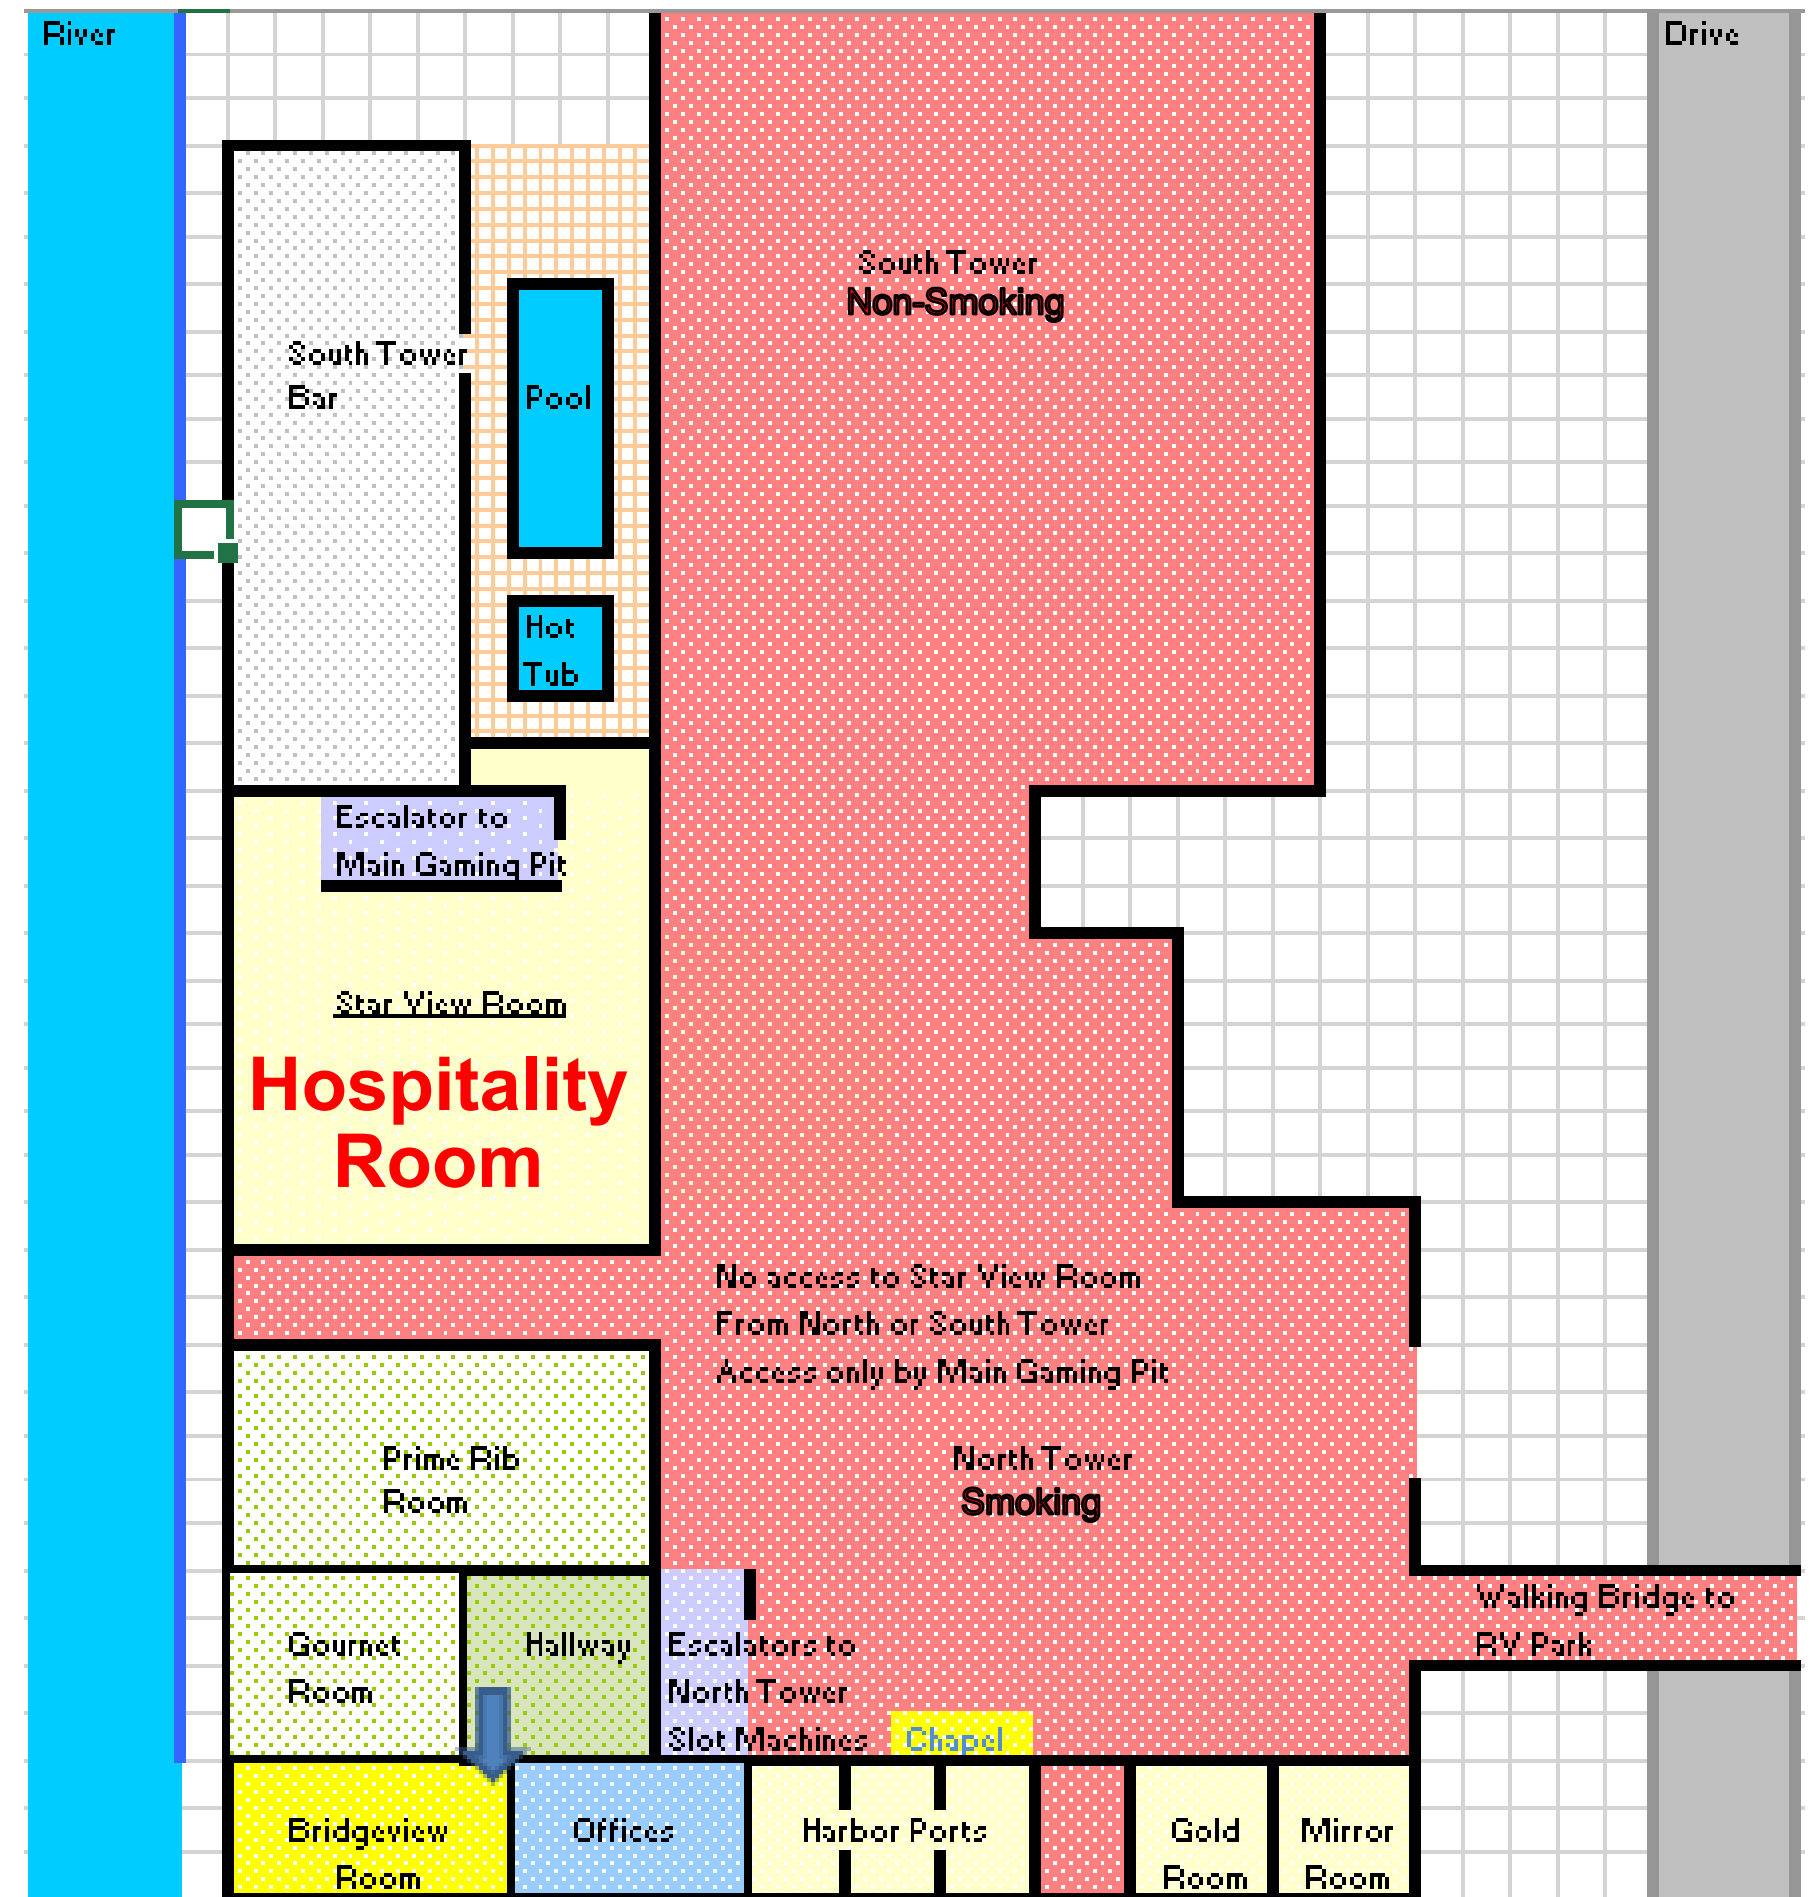

Riverside Casino Resort Map

Casino Level

Second Level

Meeting Room →