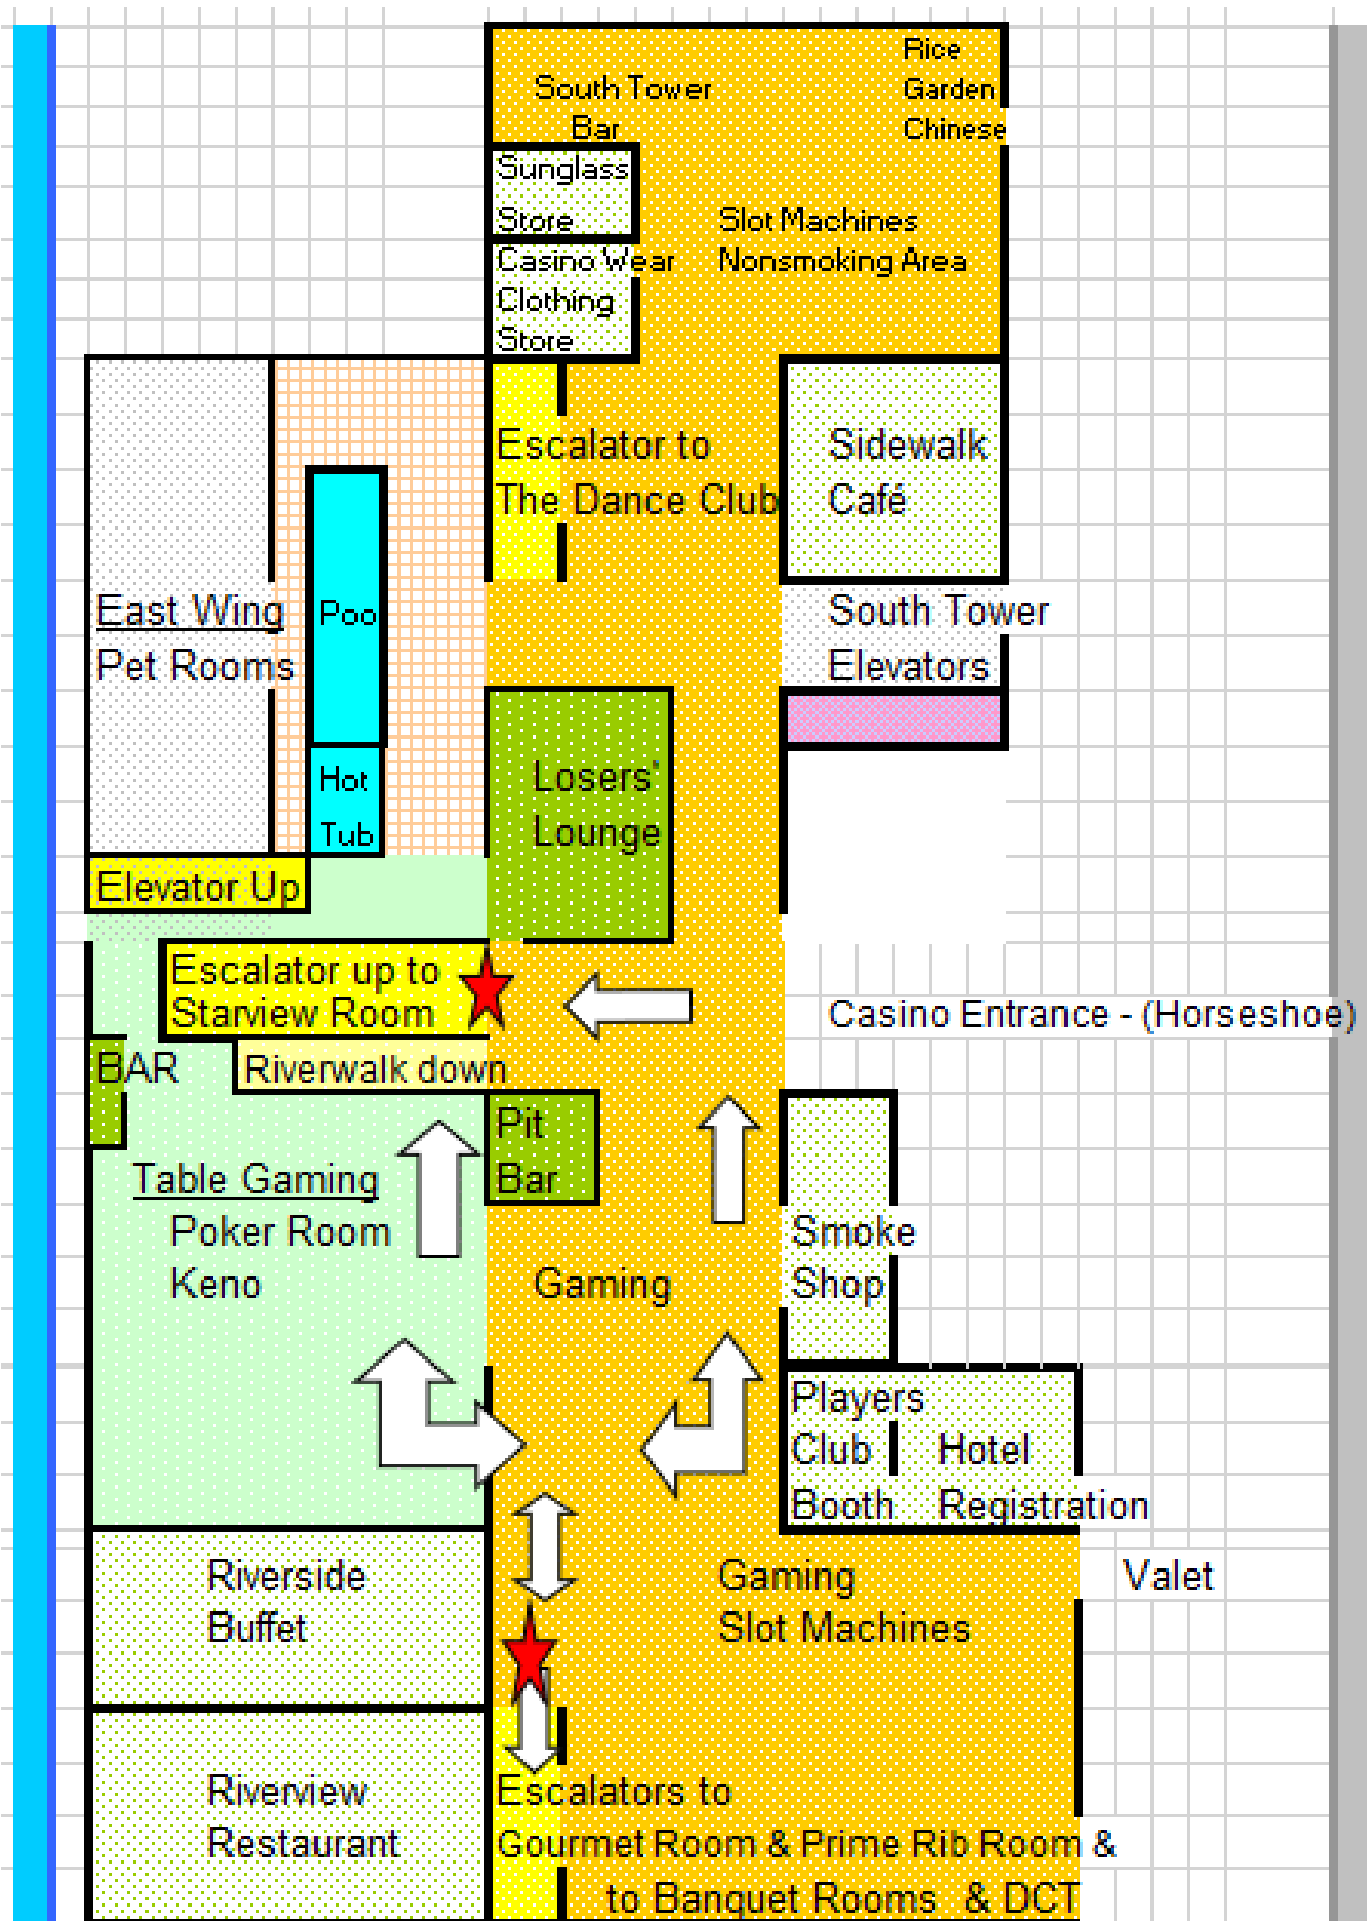

Riverside Casino Resort Map

Casino Level

Second Level

Meeting Room →